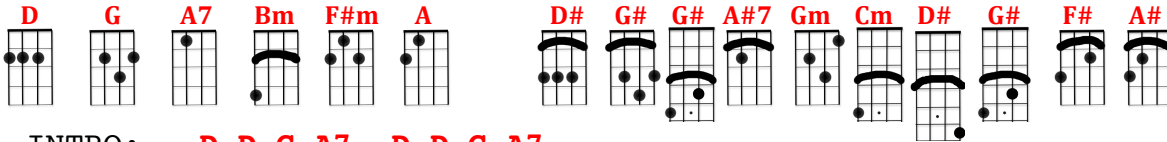

DOWNTOWN Petula Clark (by Tony Hatch) © 1964 orig in E

Chords for modulating section

INTRO: **D D G A7 D D G A7**

D
When you're alone **G** And life is making you lonely, **A7**

D
You can always go down-town **G A**

D
When you've got worries, **G** All the noise and the hurry **A7**

D
Seems to help, I know, down-town **G A7**

D
Just listen to the music of the traffic in the city **Bm**

D
Linger on the sidewalk where the neon signs are pretty **Bm**

A#7

D#

Downtown (down-town down-town)

NON-MODULATING page 2

D **G**
Downtown where all the lights are bright,
D **G**
Downtown, waiting for you tonight,
D **G** **A7** **D** **D** **D** **D** **D**
Downtown, you're gonna be alright now
(downtown downtown downtown)

D **G**
Downtown, things'll be great when you're
D **G**
Downtown, don't wait a minute more,
D **G** **A 7** **D**
Downtown, everything's waiting for you
D **A7** **D** **A7** **D** **A7** **A7** **D**
Downtown (down-town down-town)